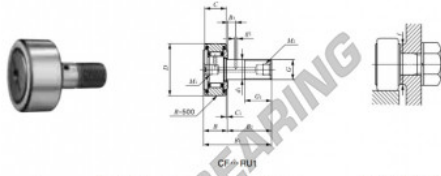

Kurvenrollen CF-RU1-12-1-IKO - CF-RU1-12-1-IKO

<https://www.123kugellager.ch/kugellager-gehauselager/rillenkugellager/kurvenrollen/cf-ru1-12-1-iko>

IKO

CAM FOLLOWERS

Centralized Lubrication Type Cam Followers With Cage/With Screwdriver Slot

Stud dia. mm	Identification number		Mass (Ref.) g	Boundary dimensions mm				
	With crowned outer ring	With cylindrical outer ring		D	C	d ₁	G	G ₁
12	CF-RU1-12-1		105	32	14	12	M12 x 1.5	13

B _{max}	B _{1max}	B ₂	B ₃	C ₁	g ₂	M ₁	M ₂	f ₁ (°) min	Mounting dimension f mm	Maximum tightening torque N-m	Basic dynamic load rating C N	Basic static load rating C ₀ N	Maximum allowable static load N
15.2	40.2	25	—	0.6	—	M6x 0.75		0.6	21	23.9	7 910	9 790	9 790