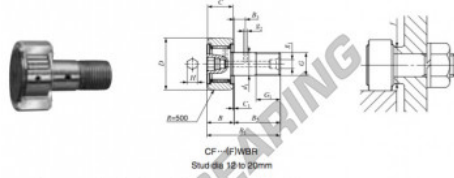

Kurvenrollen CF20-1-WBR-IKO - CF20-1-WBR-IKO

<https://www.123kugellager.ch/kugellager-gehauselager/rillenkugellager/kurvenrollen/cf20-1-wbr-iko>

IKO

CAM FOLLOWERS

Thrust Disk Type Cam Followers With Cage/With Hexagon Hole

Stud dia. mm	Identification number		Mass (Ref.) g	Boundary dimensions mm				
	Shield type	Sealed type		D	C	d ₁	G	G ₁
20	CF 20-1	WBR	385	47	24	20	M20 x 1.5	21

								Mounting dimension f Min. mm	Maximum tightening torque N.m	Basic dynamic load rating C N	Basic static load rating C ₀ N	Maximum allowable static load N
B	B ₁	B ₂	B ₃	C ₁	E ₁	E ₂	H	34	119	20 700	34 600	34 600
25.6 max	66.1 max	40.5	9	0.8	6	4	8					