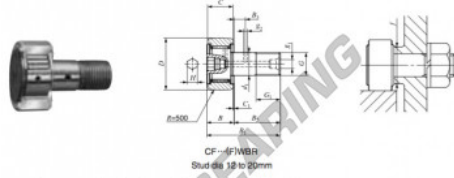

## Kurvenrollen CF12-1-WBR-IKO - CF12-1-WBR-IKO

<https://www.123kugellager.ch/kugellager-gehauselager/rillenkugellager/kurvenrollen/cf12-1-wbr-iko>

**IKO**

**CAM FOLLOWERS**

Thrust Disk Type Cam Followers **With Cage/With Hexagon Hole**

Stud dia. mm	Identification number		Mass (Ref.) g	Boundary dimensions mm				
	Shield type	Sealed type		D	C	d <sub>1</sub>	G	G <sub>1</sub>
<b>12</b>	<b>CF 12-1</b>	<b>WBR</b>	105	32	14	12	M12 X 1.5	13