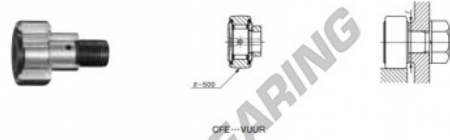

## Kurvenrollen CFE30-VUUR-IKO - CFE30-VUUR-IKO

<https://www.123kugellager.ch/kugellager-gehauselager/rillenkugellager/kurvenrollen/cfe30-vuur-iko>

IKO

**CAM FOLLOWERS**

Eccentric Type Cam Followers **Full Complement Type/With Screwdriver Slot**

Outside diameter of eccentric roller mm	Identification number				Mass (Ref.)			
	Shield type		Sealed type		g	D	C	d <sub>e</sub>
	With crowned outer ring	With cylindrical outer ring	With crowned outer ring	With cylindrical outer ring				
<b>41</b>	<b>CFE 30 VUUR</b>				2 030	80	35	41