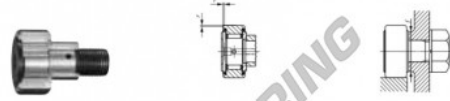

Kurvenrollen CFE6-VUU-IKO - CFE6-VUU-IKO

<https://www.123kugellager.ch/kugellager-gehauselager/rillenkugellager/kurvenrollen/cfe6-vuu-iko>

IKO

CAM FOLLOWERS

Eccentric Type Cam Followers **Full Complement Type/With Screwdriver Slot**

CFE6-VUU

Outside diameter of eccentric outer ring mm	Identification number				Mass (Ref.)			
	Shield type		Sealed type		g	D	C	d _e
	With crowned outer ring	With cylindrical outer ring	With crowned outer ring	With cylindrical outer ring				
9				CFE 6 VUU	21	16	11	9