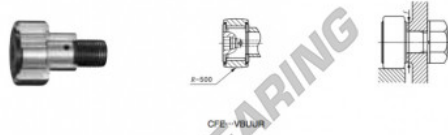

# Kurvenrollen

### CAM FOLLOWERS

Eccentric Type Cam Followers Full Complement Type/With Hexagon Hole

Outside diameter of outer ring mm	Identification number						Mass (Ref.)			
	Shield type			Sealed type			Ø	D	C	d <sub>e</sub>
	With crowned outer ring	With cylindrical outer ring	With crowned outer ring	With cylindrical outer ring	CFE 30	VBUUR				
41							2 030	80	35	41