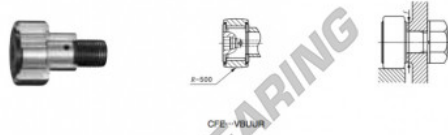

# Kurvenrollen

### CAM FOLLOWERS

Eccentric Type Cam Followers Full Complement Type/With Hexagon Hole

Outside diameter of eccentric collar mm	Identification number						Mass (Ref.)			
	Shield type			Sealed type			Ø	D	C	d <sub>e</sub>
	With crowned outer ring	With cylindrical outer ring	With crowned outer ring	With cylindrical outer ring						
<b>33</b>	<b>CFE 24</b>			<b>VBUUR</b>			900	62	29	33