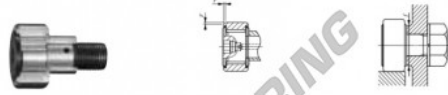

Kurvenrollen CFE20-VBUU-IKO - CFE20-VBUU-IKO

<https://www.123kugellager.ch/kugellager-gehauselager/rillenkugellager/kurvenrollen/cfe20-vbuiu-iko>

IKO

CAM FOLLOWERS

Eccentric Type Cam Followers Full Complement Type/With Hexagon Hole

CFE-VBUU

Outside diameter of eccentric collar mm	Identification number						Mass (Ref.)			
	Shield type			Sealed type			Ø	D	C	d _e
	With crowned outer ring	With cylindrical outer ring	With crowned outer ring	With cylindrical outer ring						
27					CFE 20	VBUU	505	52	24	27

Boundary dimensions mm										
G	B ₃	B ₁ max	B ₂ max	B ₂	C ₁	G ₁	H	H ₁ (*)	f mm	Mounting dimension g
M20 X 1.5	19.5	25.6	66.1	40.5	0.8	8	21	8	1	0.8

Mounting dimension f mm	Maximum splining torque N·m	Basic dynamic load rating C N	Basic static load rating C ₀ N	Maximum allowable static load N
34	119	33 200	64 500	37 500