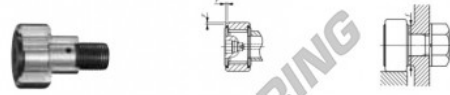

# Kurvenrollen CFE18-VBUU-IKO - CFE18-VBUU-IKO

<https://www.123kugellager.ch/kugellager-gehauselager/rillenkugellager/kurvenrollen/cfe18-vbuu-iko>

IKO

## CAM FOLLOWERS

Eccentric Type Cam Followers Full Complement Type/With Hexagon Hole

CFE-VBUU

Outside diameter of eccentric collar mm	Identification number						Mass (Ref.)			
	Shield type			Sealed type			Ø	D	C	d <sub>e</sub>
	With crowned outer ring	With cylindrical outer ring	With crowned outer ring	With cylindrical outer ring						
24					<b>CFE 18</b>	<b>VBUU</b>	285	40	20	24

Boundary dimensions mm															
G	B <sub>3</sub>	B <sub>1</sub> max	B <sub>2</sub> max	C <sub>1</sub>	G <sub>1</sub>	H	H <sub>1</sub> (°)	Eccentricity g	f Min. mm	Mounting dimension Maximum splining torque N·m	Basic dynamic load rating C N	Basic static load rating C <sub>0</sub> N	Maximum dynamic static load N		
M18×1.5	17.5	21.6	58.1	36.5	0.8	6	19	8	1	0.8	29	86.2	25 300	51 300	31 100