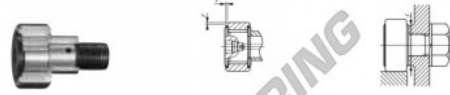

Kurvenrollen CFE16-VBUU-IKO - CFE16-VBUU-IKO

<https://www.123kugellager.ch/kugellager-gehauselager/rillenkugellager/kurvenrollen/cfe16-vbuu-iko>

IKO

CAM FOLLOWERS

Eccentric Type Cam Followers Full Complement Type/With Hexagon Hole

CFE-VBUU

Outside diameter of outer ring mm	Identification number						Mass (Ref.)			
	Shield type			Sealed type			Ø	D	C	d _e
	With crowned outer ring	With cylindrical outer ring	With crowned outer ring	With cylindrical outer ring						
22					CFE 16	VBUU	193	35	18	22

Boundary dimensions mm														
G	B ₃	B ₁ max	B ₂ max	B ₂	C ₁	G ₁	H	H _{max} (*)	f mm	Mounting dimension Maxim. splining torque N·m				
M16×1.5	15.5	19.6	52.1	32.5	0.8	6	17	6	0.6/0.8	26	58.5	20 700	37 600	23 200