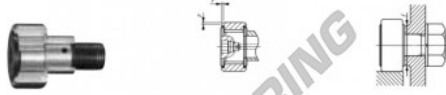

Kurvenrollen

CFE12-1-VBUU-IKO - CFE12-1-VBUU-IKO

<https://www.123kugellager.ch/kugellager-gehauselager/rillenkugellager/kurvenrollen/cfe12-1-vbuu-iko>

IKO

CAM FOLLOWERS

Eccentric Type Cam Followers Full Complement Type/With Hexagon Hole

CFE-VBUU

Outside diameter of eccentric collar mm	Identification number						Mass (Ref.)			
	Shield type			Sealed type			Ø	D	C	d _e
	With crowned outer ring	With cylindrical outer ring	With crowned outer ring	With cylindrical outer ring						
16						CFE 12-1 VBUU	117	32	14	16

Boundary dimensions mm														
G	B ₃	B ₁ max	B ₂ max	C ₁	G ₁	H	f _{max} (°)	f	Mounting dimension g	Maximum splining torque N·m				
M12×1.5	11.5	15.2	40.2	25	0.6	6	13.5	6	0.6/0.8	21	21.9	13 500	19 700	13 200