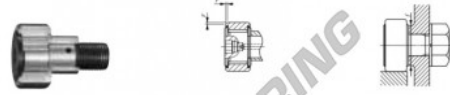

# Kurvenrollen CFE12-VBUU-IKO - CFE12-VBUU-IKO

<https://www.123kugellager.ch/kugellager-gehauselager/rillenkugellager/kurvenrollen/cfe12-vbuu-iko>

IKO

**CAM FOLLOWERS**

Eccentric Type Cam Followers Full Complement Type/With Hexagon Hole

CFE-VBUU

Outside diameter of eccentric collar mm	Identification number						Mass (Ref.)			
	Shield type			Sealed type			Ø	D	C	d <sub>e</sub>
	With crowned outer ring	With cylindrical outer ring	With crowned outer ring	With cylindrical outer ring						
<b>16</b>						<b>CFE 12 VBUU</b>	107	30	14	16

Boundary dimensions mm														
G	B <sub>3</sub>	B <sub>1</sub> max	B <sub>2</sub> max	B <sub>2</sub>	C <sub>1</sub>	g <sub>1</sub>	G <sub>1</sub>	H	f <sub>max</sub> Eccentricity	f Mounting dimension Min. mm	Maximum splining torque N·m	Basic dynamic load rating C N	Basic static load rating C <sub>0</sub> N	Maximum allowable static load N
M12×1.5	11.5	15.2	40.2	25	0.6	6	13.5	6	0.6/0.8	21	21.9	13 500	19 700	13 200