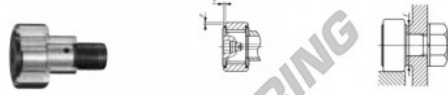

Kurvenrollen

CFE10-1-VBUU-IKO - CFE10-1-VBUU-IKO

<https://www.123kugellager.ch/kugellager-gehauselager/rillenkugellager/kurvenrollen/cfe10-1-vbuu-iko>

IKO

CAM FOLLOWERS

Eccentric Type Cam Followers Full Complement Type/With Hexagon Hole

CFE-VBUU

Outside diameter of eccentric collar mm	Identification number						Mass (Ref.)			
	Shield type			Sealed type			Ø	D	C	d _e
	With crowned outer ring	With cylindrical outer ring	With crowned outer ring	With cylindrical outer ring						
13							66	26	12	13

Boundary dimensions mm														
G	B ₃	B ₁ max	B ₂ max	C ₁	G ₁	H	f _{max}	f _{min}	Mounting dimension f mm	Maximum splining torque N·m				
M10×1.25	10.5	13.2	36.2	23	0.6	—	12.5	4	0.3/0.4	16	13.8	9 570	14 500	8 650