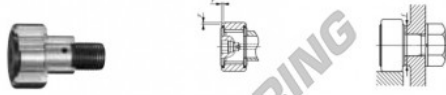

Kurvenrollen CFE10-VBUU-IKO - CFE10-VBUU-IKO

<https://www.123kugellager.ch/kugellager-gehauselager/rillenkugellager/kurvenrollen/cfe10-vbuiu-iko>

IKO

CAM FOLLOWERS

Eccentric Type Cam Followers Full Complement Type/With Hexagon Hole

CFE-VBUU

Outside diameter of eccentric roller mm	Identification number						Mass (Ref.)			
	Shield type			Sealed type			Ø	D	C	d _e
	With crowned outer ring	With cylindrical outer ring	With crowned outer ring	With cylindrical outer ring						
13					CFE 10	VBUU	50.5	22	12	13

Boundary dimensions mm															
G	B ₃	B ₁ max	B ₂ max	B ₂	C ₁	g ₁	G ₁	H	f _{max} Eccentricity	f Mounting dimension Min. mm	Maximum splining torque N·m	Basic dynamic load rating C N	Basic static load rating C ₀ N	Maximum allowable static load N	
M10×1.25	10.5	13.2	36.2	23	0.6	—	12.5	4	0.3	0.4	16	13.8	9 570	14 500	8 650