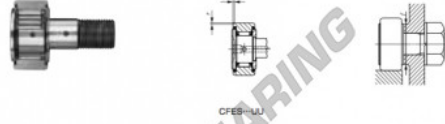

# Kurvenrollen CFES18-UU-IKO - CFES18-UU-IKO

<https://www.123kugellager.ch/kugellager-gehauselager/rillenkugellager/kurvenrollen/cfes18-uu-iko>

IKO

**CAM FOLLOWERS**

Solid Eccentric Stud Type Cam Followers With Cage/With Screwdriver Slot

Stud dia. mm	Identification number						Mass (Ref.)			
	Shield type			Sealed type			g	D	C	d <sub>1</sub>
	With crowned outer ring	With cylindrical outer ring	With crowned outer ring	With crowned outer ring	With cylindrical outer ring	With cylindrical outer ring				
18						<b>CFES 18 UU</b>	250	40	20	18