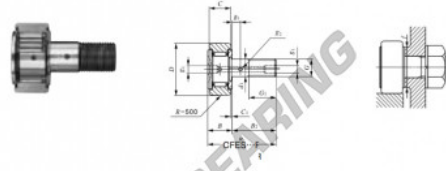

Kurvenrollen CFES12-R-IKO - CFES12-R-IKO

<https://www.123kugellager.ch/kugellager-gehauselager/rillenkuellager/kurvenrollen/cfes12-r-iko>

IKO

CAM FOLLOWERS

Solid Eccentric Stud Type Cam Followers With Cage/With Screwdriver Slot

Stud dia. mm	Identification number				Mass (Ref.)			
	Shield type		Sealed type		g	D	C	d ₁
	With crowned outer ring	With cylindrical outer ring	With crowned outer ring	With cylindrical outer ring				
12	CFES 12 R				95	30	14	12

Boundary dimensions mm										Eccentricity E	Mounting dimension f Min. mm	Maximum tightening torque N·m	Basic dynamic load rating C N	Basic static load rating C ₀ N	Maximum allowable static load N
G	G ₁	B max.	B ₁ max.	B ₂	B ₃	C ₁	B ₁	B ₂	B ₃						
M12×1.5	13	15.2	40.2	25	6	0.6	6	3	0.6	0.4	21	21.9	7 910	9 790	9 790