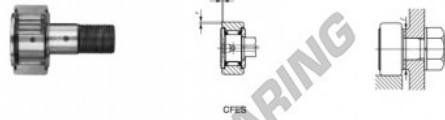

# Kurvenrollen CFES10-1-IKO - CFES10-1-IKO

<https://www.123kugellager.ch/kugellager-gehauselager/rillenkugellager/kurvenrollen/cfes10-1-iko>

IKO

## CAM FOLLOWERS

Solid Eccentric Stud Type Cam Followers With Cage/With Screwdriver Slot

Stud dia. mm	Identification number				Mass (Ref.)			
	Shield type		Sealed type		g	D	C	d <sub>1</sub>
	With crowned outer ring	With cylindrical outer ring	With crowned outer ring	With cylindrical outer ring				
10	CFES 10-1				60	26	12	10