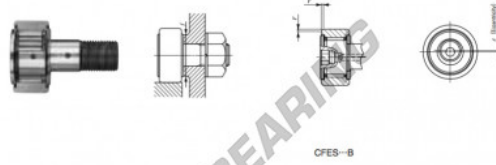

Kurvenrollen CFES18-B-IKO - CFES18-B-IKO

<https://www.123kugellager.ch/kugellager-gehauselager/rillenkugellager/kurvenrollen/cfes18-b-iko>

CAM FOLLOWERS

Solid Eccentric Stud Type Cam Followers **With Cage/With Hexagon Hole**

Stud dia. mm	Identification number								Mass (Ref.)							
	Shield type				Sealed type				g	D	C	d _i				
18	With crowned outer ring		With cylindrical outer ring		With crowned outer ring		With cylindrical outer ring		250	40	20	18				
	CFES 18 B															
Boundary dimensions mm																
G	G ₁	B	B ₁	B ₂	B ₃	C ₁	g ₁	g ₂	H	ε	Mounting dimension f Min. mm	Maximum tightening torque N·m	Basic dynamic load rating C N	Basic static load rating C ₀ N	Maximum allowable static load N	
M18×1.5	19	21.6	58.1	36.5	8	0.8	6	3	8	1	0.6	29	86.2	14 800	25 200	25 200