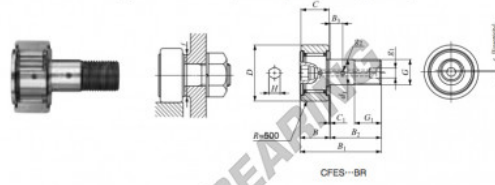

Kurvenrollen CFES16-BR-IKO - CFES16-BR-IKO

<https://www.123kugellager.ch/kugellager-gehauselager/rillenkugellager/kurvenrollen/cfes16-br-iko>

CAM FOLLOWERS

Solid Eccentric Stud Type Cam Followers With Cage/With Hexagon Hole

Stud dia. mm	Identification number										Mass (Ref.) g	D	C	d ₁	
	Shield type					Sealed type									
	With crowned outer ring		With cylindrical outer ring			With crowned outer ring		With cylindrical outer ring							
16	CFES 16 BR										170	35	18	16	
Boundary dimensions mm															
G	G ₁	B	B _{max}	B ₁	B ₂	C ₁	g ₁	g ₂	H	E	E _{max}	f	C	C ₀	N
M16×1.5	17	19.6	52.1	32.5	8	0.8	6	3	6	0.6	0.5	26	58.5	12 000	18 300