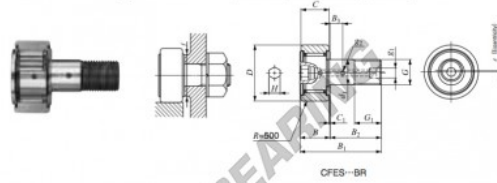

Kurvenrollen

CFES12-1-BR-IKO - CFES12-1-BR-IKO

<https://www.123kugellager.ch/kugellager-gehauselager/rillenkugellager/kurvenrollen/cfes12-1-br-iko>

CAM FOLLOWERS

Solid Eccentric Stud Type Cam Followers **With Cage/With Hexagon Hole**

Stud dia. mm	Identification number								Mass (Ref.) g	D	C	d ₁				
	Shield type				Sealed type											
	With crowned outer ring	With cylindrical outer ring	With crowned outer ring	With cylindrical outer ring	With crowned outer ring	With cylindrical outer ring	With crowned outer ring	With cylindrical outer ring								
12	CFES 12-1 BR								105	32	14	12				
Boundary dimensions mm																
G	G ₁	B	B ₁	B ₂	C ₁	C ₂	H	H _{max}	E	f	C	C ₀				
M12×1.5	13	15.2	40.2	25	6	0.6	6	3	6	0.6	0.4	21	21.9	7 910	9 790	9 790

PRODUKTMERKMALE

Marke	IKO
N° Ean13	3663952443577
Innendurchmesser	12 mm
Innendurchmesser	0.472" inch
Außendurchmesser	32 mm
Außendurchmesser	1.26" inch
Dicke	14 mm
Dicke	0.551" inch
Verpackung	1

kontakt@123kugellager.ch