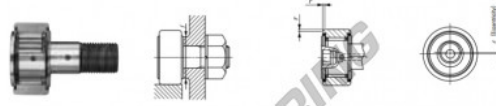

Kurvenrollen

CFES10-1-BUU-IKO - CFES10-1-BUU-IKO

<https://www.123kugellager.ch/kugellager-gehauselager/rillenkugellager/kurvenrollen/cfes10-1-buu-iko>

CAM FOLLOWERS

Solid Eccentric Stud Type Cam Followers | With Cage/With Hexagon Hole

CFES-BUU

Stud dia. mm	Identification number								Mass (Ref.) g	D	C	d ₁				
	Shield type				Sealed type											
	With crowned outer ring		With cylindrical outer ring		With crowned outer ring		With cylindrical outer ring									
10									CFES 10-1 BUU	60	26	12	10			
Boundary dimensions mm																
G	G ₁	B max	B ₁ max	B ₂	B ₃	C ₁	g ₁	g ₂	H	ε ^(°) K _{max}	Mounting dimension f Min. mm	Maximum tightening torque N·m	Basic dynamic load rating C N	Basic static load rating C ₀ N	Maximum allowable static load N	
M10×1.25	12	13.2	36.2	23	—	0.6	—	—	4	0.3	0.3	16	13.8	5 430	6 890	6 890