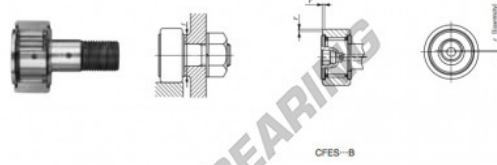

# Kurvenrollen

### CAM FOLLOWERS

Solid Eccentric Stud Type Cam Followers **With Cage/With Hexagon Hole**

Stud dia. mm	Identification number								Mass (Ref.) g	D	C	d <sub>1</sub>			
	Shield type				Sealed type										
	With crowned outer ring		With cylindrical outer ring		With crowned outer ring		With cylindrical outer ring								
10	<b>CFES 10-1 B</b>								60	26	12	10			
Boundary dimensions mm															
G	G <sub>1</sub>	B	B <sub>1</sub>	B <sub>2</sub>	B <sub>3</sub>	C <sub>1</sub>	g <sub>1</sub>	g <sub>2</sub>	H	ε	Mounting dimension f Min. mm	Maximum tightening torque N·m	Basic dynamic load rating C N	Basic static load rating C <sub>0</sub> N	Maximum allowable static load N
M10×1.25	12	13.2	36.2	23	—	0.6	—	4	0.3	0.3	16	13.8	5 430	6 890	6 890