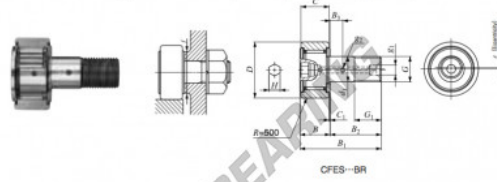

# Kurvenrollen

### CAM FOLLOWERS

Solid Eccentric Stud Type Cam Followers **With Cage/With Hexagon Hole**

Stud dia. mm	Identification number								Mass (Ref.) g	D	C	d <sub>1</sub>			
	Shield type				Sealed type										
	With crowned outer ring	With cylindrical outer ring		With crowned outer ring	With cylindrical outer ring										
10	<b>CFES 10-1 BR</b>								60	26	12	10			
Boundary dimensions mm															
G	G <sub>1</sub>	B	B <sub>1</sub>	B <sub>2</sub>	C <sub>1</sub>	G <sub>2</sub>	H	E	f	C	C <sub>0</sub>	N			
M10×1.25	12	13.2	36.2	23	—	0.6	—	4	0.3	0.3	16	13.8	5 430	6 890	6 890