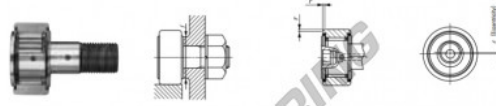

# Kurvenrollen CFES10-BUU-IKO - CFES10-BUU-IKO

<https://www.123kugellager.ch/kugellager-gehauselager/rillenkugellager/kurvenrollen/cfes10-buu-iko>

## CAM FOLLOWERS

Solid Eccentric Stud Type Cam Followers **With Cage/With Hexagon Hole**

CFES-BUU

Stud dia. mm	Identification number								Mass (Ref.) g	D	C	d <sub>1</sub>				
	Shield type				Sealed type											
	With crowned outer ring		With cylindrical outer ring		With crowned outer ring		With cylindrical outer ring									
10					<b>CFES 10 BUU</b>				45	22	12	10				
Boundary dimensions mm																
G	G <sub>1</sub>	B max	B <sub>1</sub> max	B <sub>2</sub>	B <sub>3</sub>	C <sub>1</sub>	g <sub>1</sub>	g <sub>2</sub>	H	ε <sup>(1)</sup> K <sub>max</sub>	Mounting dimension f Min. mm	Maximum tightening torque N·m	Basic dynamic load rating C N	Basic static load rating C <sub>0</sub> N	Maximum allowable static load N	
M10×1.25	12	13.2	36.2	23	—	0.6	—	—	4	0.3	0.3	16	13.8	5 430	6 890	6 890