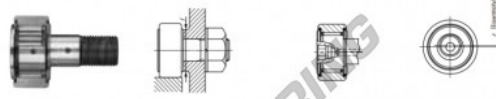

# Kurvenrollen CFES10-BUUR-IKO - CFES10-BUUR-IKO

<https://www.123kugellager.ch/kugellager-gehauselager/rillenkugellager/kurvenrollen/cfes10-buur-iko>

## CAM FOLLOWERS

Solid Eccentric Stud Type Cam Followers **With Cage/With Hexagon Hole**

CFES-BUUR

Stud dia. mm	Identification number								Mass (Ref.) g	D	C	d <sub>1</sub>			
	Shield type				Sealed type										
	With crowned outer ring	With cylindrical outer ring	With crowned outer ring	With cylindrical outer ring	With crowned outer ring	With cylindrical outer ring	With crowned outer ring	With cylindrical outer ring							
10					CFES 10	BUUR			45	22	12	10			
Boundary dimensions mm															
G	G <sub>1</sub>	B max	B <sub>1</sub> max	B <sub>2</sub>	C <sub>1</sub>	g <sub>1</sub>	g <sub>2</sub>	H (°)	E <sub>max</sub>	Mounting dimension f Min. mm	Maximum spinning torque N·m	Basic dynamic load rating C N	Basic static load rating C <sub>0</sub> N	Maximum allowable static load N	
M10×1.25	12	13.2	36.2	23	—	0.6	—	4	0.3	0.3	16	13.8	5 430	6 890	6 890

## PRODUKTMERKMALE

Marke	IKO
N° Ean13	3663952443461
Innendurchmesser	10 mm
Innendurchmesser	0.394" inch
Außendurchmesser	22 mm
Außendurchmesser	0.866" inch
Dicke	12 mm
Dicke	0.472" inch
Verpackung	1

[kontakt@123kugellager.ch](mailto:kontakt@123kugellager.ch)