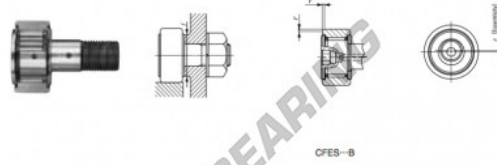

## Kurvenrollen CFES8-B-IKO - CFES8-B-IKO

<https://www.123kugellager.ch/kugellager-gehauselager/rillenkugellager/kurvenrollen/cfes8-b-iko>

### CAM FOLLOWERS

Solid Eccentric Stud Type Cam Followers | With Cage/With Hexagon Hole

CFES-8

Stud dia. mm	Identification number				Mass (Ref.)											
	Shield type		Sealed type		g	D	C	d <sub>1</sub>								
8	With crowned outer ring	With cylindrical outer ring	With crowned outer ring	With cylindrical outer ring	28.5	19	11	8								
	CFES 8 B															
Boundary dimensions mm																
G	G <sub>1</sub>	B	B <sub>1</sub>	B <sub>2</sub>	B <sub>3</sub>	C <sub>1</sub>	g <sub>1</sub>	g <sub>2</sub>	H	ε	Mounting dimension f	Maximum spinning torque	Basic dynamic load rating C	Basic static load rating C <sub>0</sub>	Maximum allowable static load	
M 8x1.25	10	12.2	32.2	20	—	0.6	—	—	4	0.3	0.25	13	6.5	4 250	4 740	4 670