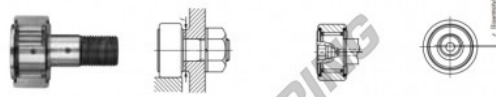

## Kurvenrollen CFES6-BUUR-IKO - CFES6-BUUR-IKO

<https://www.123kugellager.ch/kugellager-gehauselager/rillenkugellager/kurvenrollen/cfes6-buur-iko>

### CAM FOLLOWERS

Solid Eccentric Stud Type Cam Followers With Cage/With Hexagon Hole

CFES-BUUR

Stud dia. mm	Identification number								Mass (Ref.)								
	Shield type				Sealed type				g	D	C	d <sub>1</sub>					
6	With crowned outer ring	With cylindrical outer ring	With crowned outer ring	With cylindrical outer ring	With crowned outer ring	With cylindrical outer ring	With crowned outer ring	With cylindrical outer ring	18.5	16	11	6					
<b>CFES 6 BUUR</b>																	
Boundary dimensions mm																	
G	G <sub>1</sub>	B	B <sub>max</sub>	B <sub>1</sub>	B <sub>2</sub>	B <sub>3</sub>	C <sub>1</sub>	g <sub>1</sub>	g <sub>2</sub>	H	ε <sub>max</sub> (°)	ε	Mounting dimension f Min. mm	Maximum spinning torque N·m	Basic dynamic load rating C N	Basic static load rating C <sub>0</sub> N	Maximum allowable static load N
M 6×1	8	12.2	28.2	16	—	0.6	—	—	3	0.3	0.25	—	11	2.7	3 860	3 650	1 980