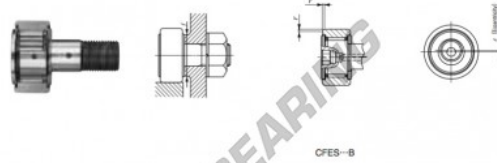

Kurvenrollen CFES6-B-IKO - CFES6-B-IKO

<https://www.123kugellager.ch/kugellager-gehauselager/rillenkugellager/kurvenrollen/cfes6-b-iko>

CAM FOLLOWERS

Solid Eccentric Stud Type Cam Followers With Cage/With Hexagon Hole

CFES-B

Stud dia. mm	Identification number								Mass (Ref.)							
	Shield type				Sealed type				g	D	C	d _i				
6	With crowned outer ring	With cylindrical outer ring	With crowned outer ring	With cylindrical outer ring	With crowned outer ring	With cylindrical outer ring	With crowned outer ring	With cylindrical outer ring	18.5	16	11	6				
	CFES 6 B															
Boundary dimensions mm																
G	G ₁	B	B ₁ max	B ₂ max	B ₃	C ₁	g ₁	g ₂	H	ε _{max} (°)	Mounting dimension f Min. mm	Maximum tightening torque N·m	Basic dynamic load rating C N	Basic static load rating C ₀ N	Maximum allowable static load N	
M 6×1		8	12.2	28.2	16	—	0.6	—	3	0.3	0.25	11	2.7	3 860	3 650	1 980

PRODUKTMERKMALE

Marke	IKO
N° Ean13	3663952443379
Innendurchmesser	6 mm
Innendurchmesser	0.236" inch
Außendurchmesser	16 mm
Außendurchmesser	0.63" inch
Dicke	11 mm
Dicke	0.433" inch
Verpackung	1

kontakt@123kugellager.ch