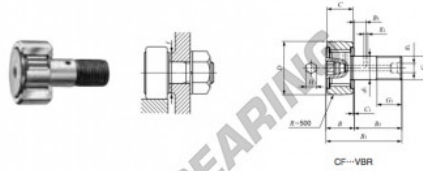

Kurvenrollen

CF10-1-VBRM-IKO - CF10-1-VBRM-IKO

<https://www.123kugellager.ch/kugellager-gehauselager/rillenkugellager/kurvenrollen/cf10-1-vbrm-iko>

CAM FOLLOWERS

Standard Type Cam Followers Full Complement Type/With Hexagon Hole

Stud dia. mm	Identification number								Mass (Ref.)				
	Shield type				Sealed type				g	D	C	d ₁	
	With crowned outer ring	With cylindrical outer ring	With crowned outer ring	With cylindrical outer ring	With crowned outer ring	With cylindrical outer ring	With crowned outer ring	With cylindrical outer ring					
10	CF 10-1 VBRM								61	26	12	10	

Boundary dimensions mm										Mounting dimension	Maximum tightening torque	Basic dynamic load rating	Basic static load rating	Maximum allowable static load	
G	G ₁	B _{max}	B ₁ _{max}	B ₂	B ₃	C ₁	g ₁	g ₂	H	f ^(*) K/min	f Min. mm	N	C	C ₀	N
M10×1	12	13.2	36.2	23	—	0.6	—	—	4	0.3	16	14.7	9 570	14 500	8 650