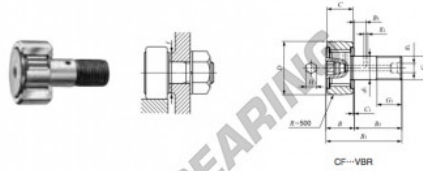

Kurvenrollen CF10-VBRM-IKO - CF10-VBRM-IKO

<https://www.123kugellager.ch/kugellager-gehauselager/rillenkugellager/kurvenrollen/cf10-vbrm-iko>

CAM FOLLOWERS

Standard Type Cam Followers Full Complement Type/With Hexagon Hole

Stud dia. mm	Identification number										Mass (Ref.)				
	Shield type					Sealed type					g	D	C	d ₁	
	With crowned outer ring		With cylindrical outer ring			With crowned outer ring		With cylindrical outer ring							
10	CF 10	VBRM									46	22	12	10	

Boundary dimensions mm										Mounting dimension	Maximum tightening torque	Basic dynamic load rating	Basic static load rating	Maximum allowable static load	
G	G ₁	B _{max}	B ₁ _{max}	B ₂	B ₃	C ₁	g ₁	g ₂	H	f ^(*) K/min	f Min. mm	N-m	C	C ₀	N
M10×1	12	13.2	36.2	23	—	0.6	—	—	4	0.3	16	14.7	9 570	14 500	8 650