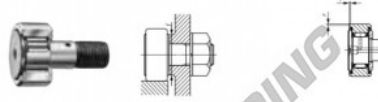

## Kurvenrollen CF20-UU-IKO - CF20-UU-IKO

<https://www.123kugellager.ch/kugellager-gehauselager/rillenkugellager/kurvenrollen/cf20-uu-iko>

### CAM FOLLOWERS

Standard Type Cam Followers With Cage/With Screwdriver Slot

CF-UU

Stud dia. mm	Identification number				Mass (Ref.)		D	C	d <sub>1</sub>	G			
	Shield type		Sealed type		g	D					C	d <sub>1</sub>	G
	With crowned outer ring	With cylindrical outer ring	With tapered outer ring	With cylindrical outer ring									
20			CF 20 UU		480	52	24	20	M20×1.5				