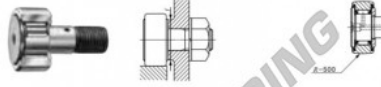

Kurvenrollen CF10-1-UURM-IKO - CF10-1-UURM-IKO

<https://www.123kugellager.ch/kugellager-gehauselager/rillenkugellager/kurvenrollen/cf10-1-uurm-iko>

CAM FOLLOWERS

Standard Type Cam Followers With Cage With Screwdriver Slot

CF-UUR

Stud dia. mm	Identification number				Mass (Ref.)				
	Shield type		Sealed type		g	D	C	d ₁	G
	With crowned outer ring	With cylindrical outer ring	With tapered outer ring	With cylindrical outer ring					
10	CF-10-1 UURM				60	26	12	10	M10X1