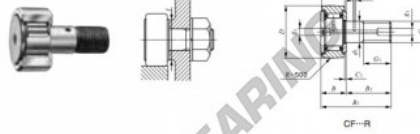

Kurvenrollen CF10-1-RM-IKO - CF10-1-RM-IKO

<https://www.123kugellager.ch/kugellager-gehauselager/rillenkugellager/kurvenrollen/cf10-1-rm-iko>

CAM FOLLOWERS

Standard Type Cam Followers With Cage/With Screwdriver Slot

Stud dia. mm	Identification number				Mass (Ref.)				
	Shield type		Sealed type		g	D	C	d ₁	G
	With crowned outer ring	With cylindrical outer ring	With crowned outer ring	With cylindrical outer ring					
10	CF 10-1 RM				60	26	12	10	M10×1

Boundary dimensions mm										Mounting dimension f Min. mm	Maximum ignoring torque N·m	Ball dynamic load rating C N	Ball static load rating C ₀ N	Maximum allowable static load N
G ₁	B	B ₁	B ₂	B ₃	C ₁	G ₁	G ₂	r _{max} ^(*)	r _{min}					
12	13.2max	36.2max	23	—	0.6	*4	—	0.3	16	14.7	5 430	6 890	6 890	