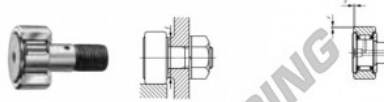

Kurvenrollen CF10-IKO - CF10-IKO

<https://www.123kugellager.ch/kugellager-gehauselager/rillenkugellager/kurvenrollen/cf10-iko>

CAM FOLLOWERS

Standard Type Cam Followers **With Cage/With Screwdriver Slot**

CF

Stud dia. mm	Identification number				Mass (Ref.)				
	Shield type		Sealed type		g	D	C	d ₁	G
	With crowned outer ring	With cylindrical outer ring	With crowned outer ring	With cylindrical outer ring					
10	CF 10				45	22	12	10	M10×1.25