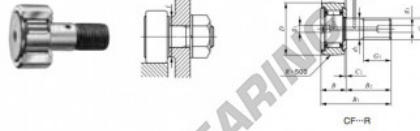

Kurvenrollen CF8-R-IKO - CF8-R-IKO

<https://www.123kugellager.ch/kugellager-gehauselager/rillenkugellager/kurvenrollen/cf8-r-iko>

CAM FOLLOWERS

Standard Type Cam Followers With Cage/With Screwdriver Slot

Stud dia. mm	Identification number				Mass (Ref.)				
	Shield type		Sealed type		g	D	C	d ₁	G
	With crowned outer ring	With cylindrical outer ring	With crowned outer ring	With cylindrical outer ring					
8	CF	8	R		28.5	19	11	8	M 8×1.25

Boundary dimensions mm										Mounting dimension f Min. mm	Maximum ignoring torque N·m	Ball dynamic load rating C N	Ball static load rating C ₀ N	Maximum allowable static load N
G ₁	B	B ₁	B ₂	B ₃	C ₁	g ₁	g ₂	r _{max} (°)	r _{min}					
10	12.2max	32.2max	20	—	0.6	*4	—	0.3	13	6.5	4 250	4 740	4 620	