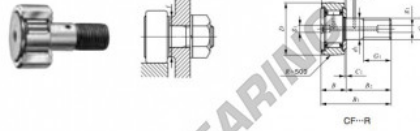

Kurvenrollen CF5-R-IKO - CF5-R-IKO

<https://www.123kugellager.ch/kugellager-gehauselager/rillenkugellager/kurvenrollen/cf5-r-iko>

CAM FOLLOWERS

Standard Type Cam Followers With Cage/With Screwdriver Slot

Stud dia. mm	Identification number				Mass (Ref.)				
	Shield type		Sealed type		g	D	C	d ₁	G
	With crowned outer ring	With cylindrical outer ring	With tapered outer ring	With cylindrical outer ring					
5	CF	5	R		10.3	13	9	5	M 5x0.8