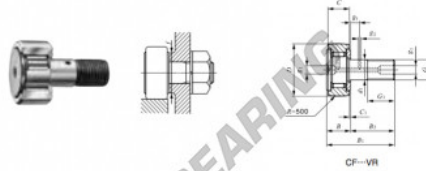

Kurvenrollen CF24-VR-IKO - CF24-VR-IKO

<https://www.123kugellager.ch/kugellager-gehauselager/rillenkugellager/kurvenrollen/cf24-vr-iko>

CAM FOLLOWERS

Standard Type Cam Followers Full Complement Type/With Screwdriver Slot

Stud dia. mm	Identification number								Mass (Ref.)					
	Shield type				Sealed type				g	D	C	d ₁		
	With crowned outer ring		With cylindrical outer ring		With crowned outer ring		With cylindrical outer ring							
24	CF	24	VR						820	62	29	24		
Boundary dimensions mm														
G	G ₁	B _{max}	B _{1 max}	B ₂	B ₃	C ₁	g ₁	g ₂	f ⁽¹⁾ mm	Mounting diameter f _{min} mm	Maximum tightening torque C N·m	Ball static load rating C ₀ N	Maximum allowable static load N	
M24×1.5	25	30.6	80.1	49.5	11	0.8	8	4	1	40	215	48 600	92 000	52 000