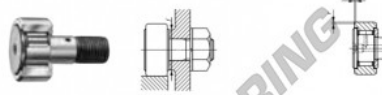

Kurvenrollen CF20-V-IKO - CF20-V-IKO

<https://www.123kugellager.ch/kugellager-gehauselager/rillenkugellager/kurvenrollen/cf20-v-iko>

CAM FOLLOWERS

Standard Type Cam Followers Full Complement Type/With Screwdriver Slot

Stud dia. mm	Identification number								CF-V					
	Shield type				Sealed type				Mass (Ref.)					
	With crowned outer ring		With cylindrical outer ring		With crowned outer ring		With cylindrical outer ring		g	D	C	d ₁		
20	CF 20 V								465	52	24	20		
Boundary dimensions mm														
G	G ₁	B _{max}	B _{1 max}	B ₂	B ₃	C ₁	g ₁	g ₂	f ⁽¹⁾ Min. mm	Mounting torque N·m	Basic dynamic load rating C N	Basic static load rating C ₀ N	Maximum allowable static load N	
M20×1.5	21	25.6	66.1	40.5	9	0.8	8	4	1	34	119	33 200	64 500	37 500