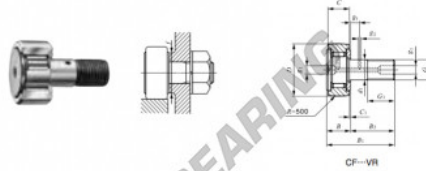

Kurvenrollen CF12-VR-IKO - CF12-VR-IKO

<https://www.123kugellager.ch/kugellager-gehauselager/rillenkugellager/kurvenrollen/cf12-vr-iko>

CAM FOLLOWERS

Standard Type Cam Followers Full Complement Type/With Screwdriver Slot

Stud dia. mm	Identification number								Mass (Ref.)					
	Shield type				Sealed type				g	D	C	d ₁		
	With crowned outer ring		With cylindrical outer ring		With crowned outer ring		With cylindrical outer ring		97	30	14	12		
12	CF 12	VR												
Boundary dimensions mm														
G	G ₁	B _{max}	B _{1 max}	B ₂	B ₃	C ₁	g ₁	g ₂	f ⁽¹⁾ Min. mm	Mounting torque N·m	Basic dynamic load rating C N	Basic static load rating C ₀ N	Maximum allowable static load N	
M12×1.5	13	15.2	40.2	25	6	0.6	6	3	0.6	21	21.9	13 500	19 700	13 200