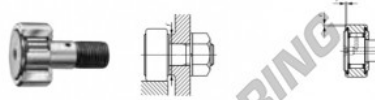

Kurvenrollen CF10-1-VUUM-IKO - CF10-1-VUUM-IKO

<https://www.123kugellager.ch/kugellager-gehauselager/rillenkugellager/kurvenrollen/cf10-1-vuum-iko>

CAM FOLLOWERS

Standard Type Cam Followers Full Complement Type/With Screwdriver Slot

Stud dia. mm	Identification number								CF-VUUM					
	Shield type				Sealed type				Mass (Ref.)					
	With crowned outer ring		With cylindrical outer ring		With crowned outer ring		With cylindrical outer ring		g	D	C	d ₁		
10							CF 10-1 VUUM		61	26	12	10		
Boundary dimensions mm														
G	G ₁	B _{max}	B _{1 max}	B ₂	B ₃	C ₁	g ₁	g ₂	f ⁽¹⁾ Min. mm	Mounting diameter	Maximum tightening torque C	Basic dynamic load rating C ₀	Basic static load rating C ₀	Maximum allowable static load
M10×1	12	13.2	36.2	23	—	0.6	*4	—	0.3	16	14.7	9 570	14 500	8 650