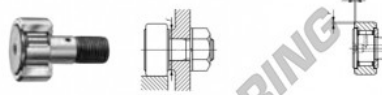

Kurvenrollen CF10-1-VM-IKO - CF10-1-VM-IKO

<https://www.123kugellager.ch/kugellager-gehauselager/rillenkugellager/kurvenrollen/cf10-1-vm-iko>

CAM FOLLOWERS

Standard Type Cam Followers Full Complement Type/With Screwdriver Slot

Stud dia. mm	Identification number								CF-V					
	Shield type				Sealed type				g	D	C	d ₁		
	With crowned outer ring	With cylindrical outer ring	With crowned outer ring	With cylindrical outer ring	With crowned outer ring	With cylindrical outer ring	g	D					C	d ₁
10	CF 10-1 VM								61	26	12	10		
Boundary dimensions mm														
G	G ₁	B _{max}	B _{1 max}	B ₂	B ₃	C ₁	g ₁	g ₂	f ⁽¹⁾ Min. mm	Mounting diameter f _{min}	Maximum tightening torque C	Basic dynamic load rating C ₀	Basic static load rating C ₀	Maximum allowable static load
M10 X 1	12	13.2	36.2	23	—	0.6	*4	—	0.3	16	14.7	9 570	14 500	8 650