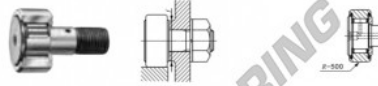

Kurvenrollen CF10-VUURM-IKO - CF10-VUURM-IKO

<https://www.123kugellager.ch/kugellager-gehauselager/rillenkugellager/kurvenrollen/cf10-vuurm-iko>

CAM FOLLOWERS

Standard Type Cam Followers Full Complement Type/With Screwdriver Slot

CF-VUUR

Stud dia. mm	Identification number								Mass (Ref.)					
	Shield type				Sealed type				g	D	C	d ₁		
	With crowned outer ring		With cylindrical outer ring		With crowned outer ring		With cylindrical outer ring							
10					CF 10		VUURM		46	22	12	10		
Boundary dimensions mm														
G	G ₁	B _{max}	B _{1 max}	B ₂	B ₃	C ₁	g ₁	g ₂	f ⁽¹⁾ Min. mm	Mounting torque N·m	Basic dynamic load rating C N	Basic static load rating C ₀ N	Maximum allowable static load N	
M10×1	12	13.2	36.2	23	—	0.6	*4	—	0.3	16	14.7	9 570	14 500	8 650

PRODUKTMERKMALE

Marke	IKO
N° Ean13	3663952440286
Innendurchmesser	10 mm
Innendurchmesser	0.394" inch
Außendurchmesser	22 mm
Außendurchmesser	0.866" inch
Dicke	12 mm
Dicke	0.472" inch
Verpackung	1

kontakt@123kugellager.ch