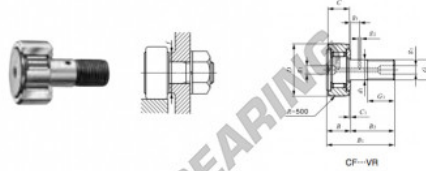

### CAM FOLLOWERS

Standard Type Cam Followers Full Complement Type/With Screwdriver Slot

Stud dia. mm	Identification number				Mass (Ref.)			
	Shield type		Sealed type		g	D	C	d <sub>1</sub>
	With crowned outer ring	With cylindrical outer ring	With crowned outer ring	With cylindrical outer ring				
<b>10</b>	<b>CF 10</b>	<b>VR</b>			<b>46</b>	<b>22</b>	<b>12</b>	<b>10</b>

Boundary dimensions mm										Mounting diameter	Maximum tightening torque	Basic dynamic load rating	Basic static load rating	Maximum allowable static load
G	G <sub>1</sub>	B <sub>max</sub>	B <sub>1 max</sub>	B <sub>2</sub>	B <sub>3</sub>	C <sub>1</sub>	g <sub>1</sub>	g <sub>2</sub>	f <sup>(1)</sup>					
M10×1.25	12	13.2	36.2	23	—	0.6	*4	—	0.3	16	13.8	9 570	14 500	8 650