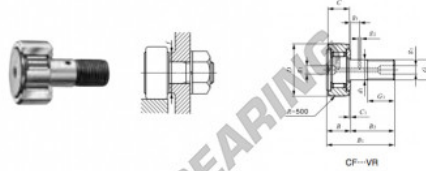

Kurvenrollen CF8-VRM-IKO - CF8-VRM-IKO

<https://www.123kugellager.ch/kugellager-gehauselager/rillenkugellager/kurvenrollen/cf8-vmr-iko>

CAM FOLLOWERS

Standard Type Cam Followers Full Complement Type/With Screwdriver Slot

Stud dia. mm	Identification number								Mass (Ref.)					
	Shield type				Sealed type				g	D	C	d_1		
	With crowned outer ring		With cylindrical outer ring		With crowned outer ring		With cylindrical outer ring							
8	CF	8	VRM						29	19	11	8		
Boundary dimensions mm														
G	G_1	B_{max}	B_1_{max}	B_2	B_3	C_1	g_1	g_2	f_{min}	f_{min}	C	C_0	C_0	
M 8×1	10	12.2	32.2	20	—	0.6	*4	—	0.3	13	7.1	8 170	11 200	4 620