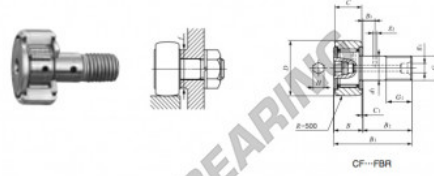

Kurvenrollen CF12-FBR-IKO - CF12-FBR-IKO

<https://www.123kugellager.ch/kugellager-gehauselager/rillenkugellager/kurvenrollen/cf12-fbr-iko>

CAM FOLLOWERS

Stainless Steel Made Cam Followers With Cage/With Hexagon Hole

Stud dia. mm	Identification number				Mass (Ref.) g	D	C	d ₁	G	G ₁			
	Shield type		Sealed type										
	With crowned outer ring	With cylindrical outer ring	With ribbed outer ring	With cylindrical outer ring									
12	CF 12 FBR				95	30	14	12	M12×1.5	13			
Boundary dimensions mm					Mounting dimension f Min. mm	Maximum tightening torque N·m	Basic dynamic load rating C N	Basic static load rating C ₀ N	Maximum allowable static load N				
B	B ₁	B ₂	B ₃	C ₁						e ₁	e ₂	H	r _{3min} ⁽¹⁾
15.2 max	40.2 max	25	6	0.6	6	3	6	—	21	21.9	6 330	7 830	7 830