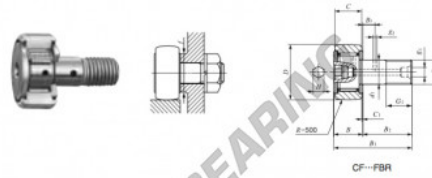

Kurvenrollen CF10-FBR-IKO - CF10-FBR-IKO

<https://www.123kugellager.ch/kugellager-gehauselager/rillenkugellager/kurvenrollen/cf10-fbr-iko>

IKO

CAM FOLLOWERS

Stainless Steel Made Cam Followers With Cage/With Hexagon Hole

Stud dia. mm	Identification number				Mass (Ref.) g	D	C	d ₁	G	G ₁			
	Shield type		Sealed type										
	With crowned outer ring	With cylindrical outer ring	With ribbed outer ring	With cylindrical outer ring									
10	CF 10 FBR				45	22	12	10	M10 x 1.25	12			
Boundary dimensions mm					Mounting dimension f Min. mm	Maximum tightening torque N·m	Basic dynamic load rating C N	Basic static load rating C ₀ N	Maximum allowable static load N				
B	B ₁	B ₂	B ₃	C ₁						e ₁	e ₂	H	r ₁ min
13.2 max	36.2 max	23	—	0.6	—	—	5	—	16	13.8	4 340	5 510	5 510

PRODUKTMERKMALE

Marke	IKO
N° Ean13	3663952439990
Innendurchmesser	10 mm
Innendurchmesser	0.394" inch
Außendurchmesser	22 mm
Außendurchmesser	0.866" inch
Dicke	12 mm
Dicke	0.472" inch
Verpackung	1

kontakt@123kugellager.ch